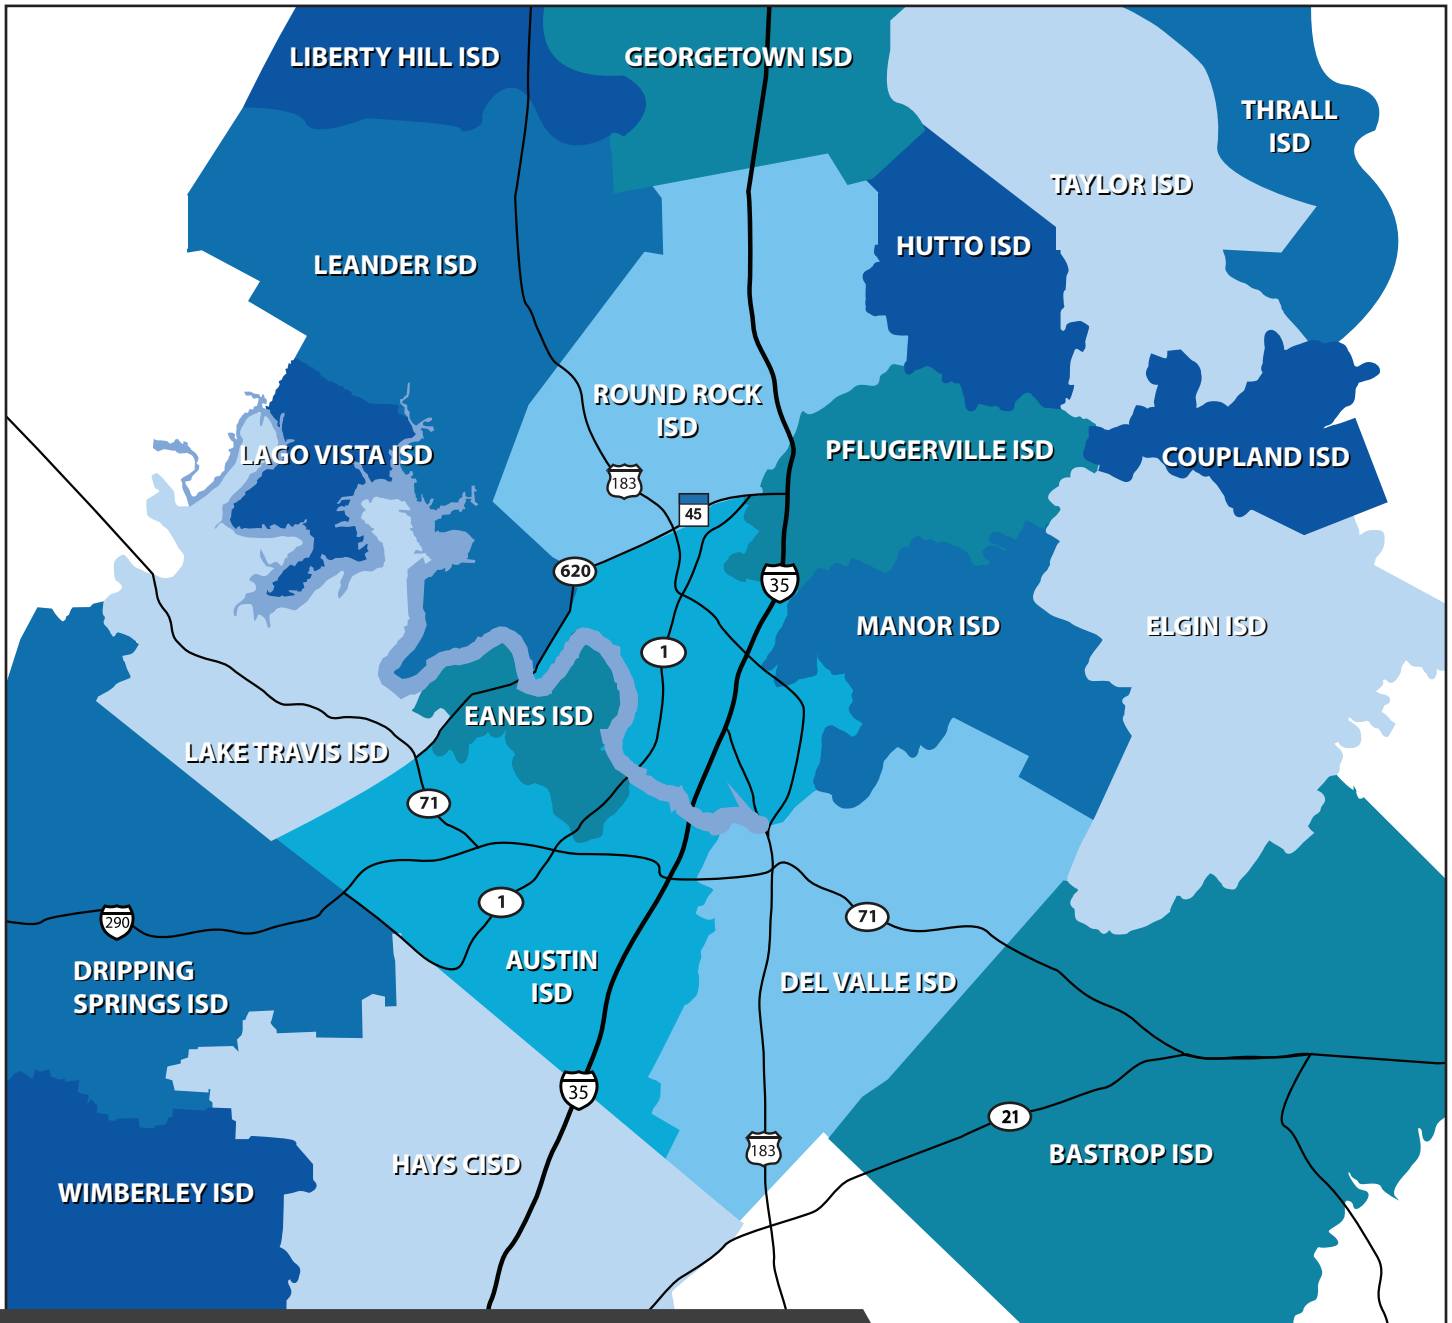

CENTRAL TEXAS SCHOOL DISTRICT MAP

TEXAS SCHOOL DISTRICT LOCATOR

The Texas School District Locator (SDL) provides basic information for Texas schools, districts, and education service centers (ESCs) in map format. It also provides school district information, district accountability ratings, and enrollment and performance reports in text format.